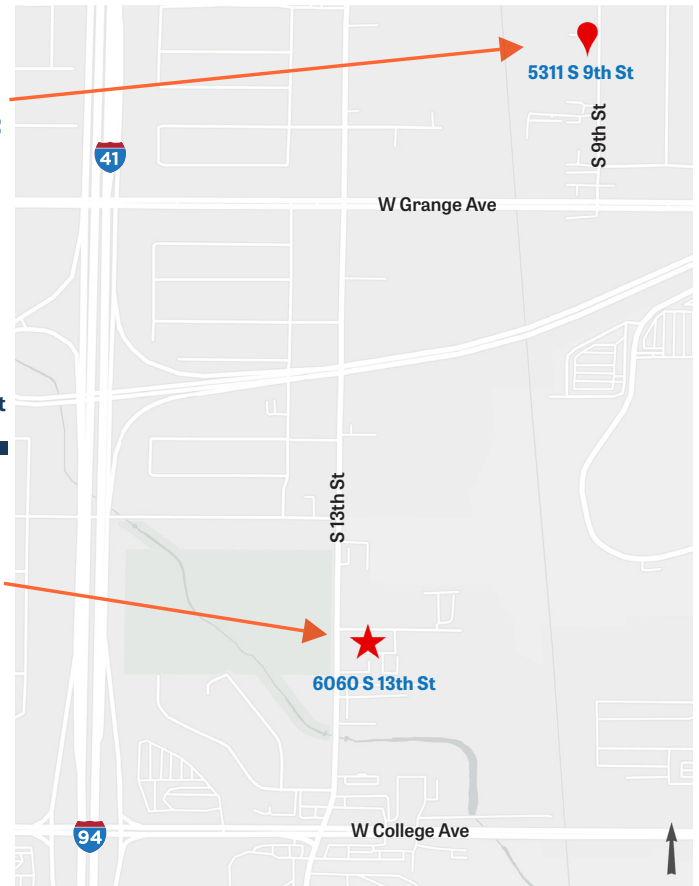

AUGUSTINE PREP - GLENDALE (FORMER CARDINAL STRITCH PROPERTY)

(Main Entrance off
Port Washington Rd)

May 6 8am - 2pm

WAUWATOSA DROP OFF CENTER

11100 W Walnut Rd
(Enter off Watertown Plank Rd
on 113th St)

Sept 7 7am - 2pm

STATE FAIR PARK (Gate 1 off Greenfield Ave)

Oct 12 8am - 2pm

REFRIGERANT DEPOT LLC

Electronics,
Appliances,
& More
GO HERE

Get the full list of
acceptable items at
appliancecycling.net

Household
Chemicals

GO HERE
& two other
year-round
locations