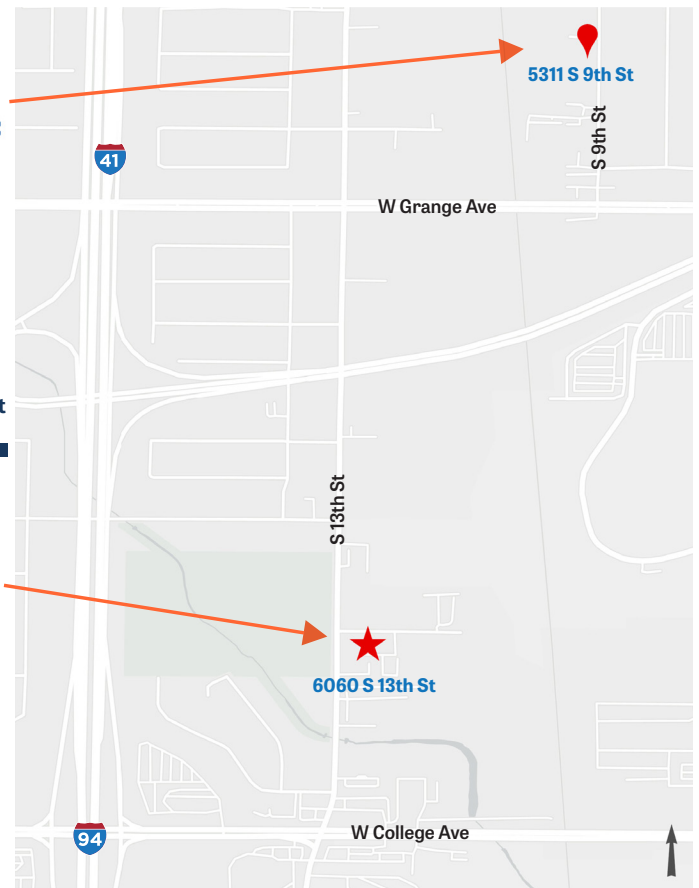

AUGUSTINE PREP - GLENDALE (FORMER CARDINAL STRITCH PROPERTY)

(Main Entrance off
Port Washington Rd)

May 4 8am - 2pm

WAUWATOSA DROP OFF CENTER

11100 W Walnut Rd
(Enter off Watertown Plank Rd
on 113th St)

Sept 7 7am - 2pm

STATE FAIR PARK (Gate 1 off Greenfield Ave)

Oct 12 8am - 2pm

REFRIGERANT DEPOT LLC

Electronics,
Appliances,
& More
GO HERE

Get the full list of
acceptable items at
appliancecycling.net

Household
Chemicals

GO HERE
& two other
year-round
locations